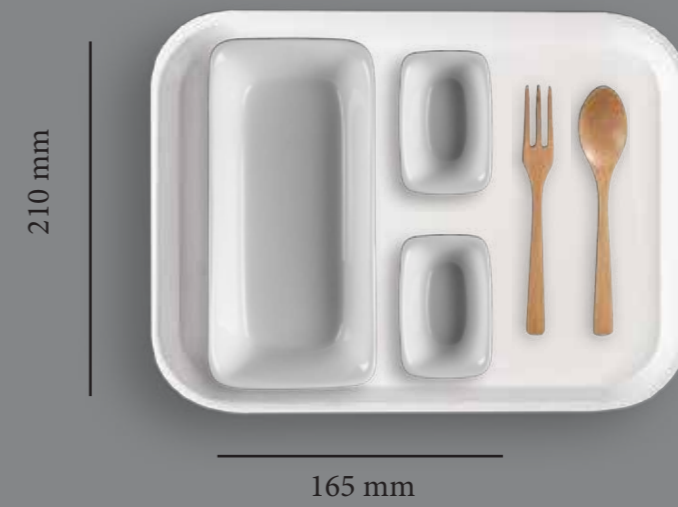

Bowl Rectangle with High
Quality plastic lid (SAN)
21 X 10 CM **AMKARN000022003**
LID **LTDPLSMK21**

Bowl Rectangle with High
Quality plastic lid (SAN)
10X6.5 5X3.6 CM **AMKARN000022002**
LID **LTDPLSMK02**