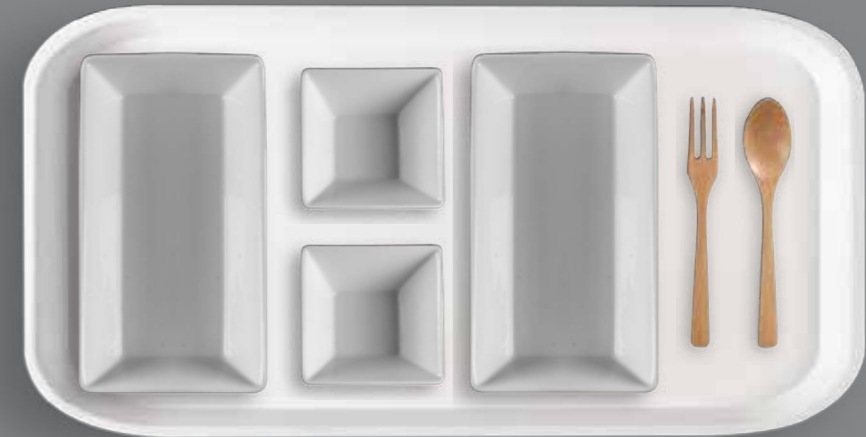

Bowl Square with High Quality plastic lid (SAN)
9X9 CM ARSARN000022009
LID LTDPLSPN09

180 mm