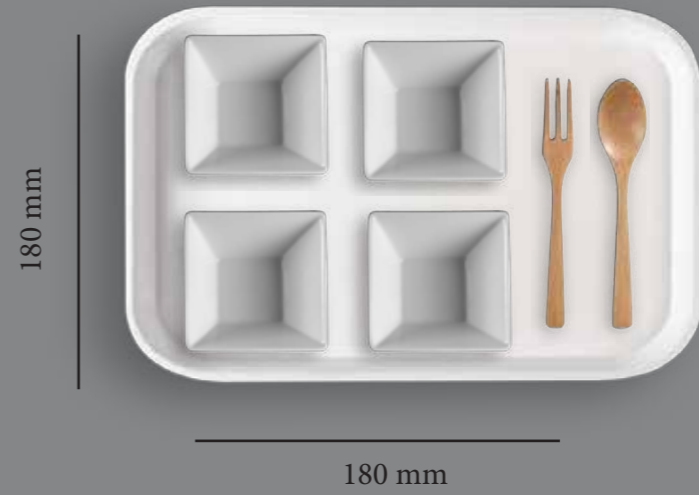

180 mm

280 mm

**Bowl Rectangle with High Quality plastic lid (SAN)**  
**18X9.5 CM ARRARN000022018**  
**LID LTDPLSPN18**

**Bowl Square with High Quality plastic lid (SAN)**  
**9X9 CM ARSARN000022009**  
**LID LTDPLSPN09**

180 mm

275 mm

**Bowl Rectangle with High Quality plastic lid (SAN)**  
**18X9.5 CM ARRARN000022018**  
**LID LTDPLSPN18**

**Bowl Square with High Quality plastic lid (SAN)**  
**9X9 CM ARSARN000022009**  
**LID LTDPLSPN09**

**Bowl Rectangle with High Quality  
plastic lid (SAN)  
18X9.5 CM ARRARN000022018  
LID LTDPLSPN18**

180 mm

285 mm

Note: Plastic Lid images are for reference only. Actual lid may vary slightly.

Bowl Square with High Quality  
plastic lid (SAN)  
9X9 CM **ARSARN000022009**  
LID **LTDPLSPN09**

**Bowl Rectangle with High  
Quality plastic lid (SAN)**  
**21 X 10 CM AMKARN000022003**  
**LID LTDPLSMK21**

**Bowl Square with High  
Quality plastic lid (SAN)**  
**10 X 10 CM AMKARN000022001**  
**LID LTDPLSMK09**