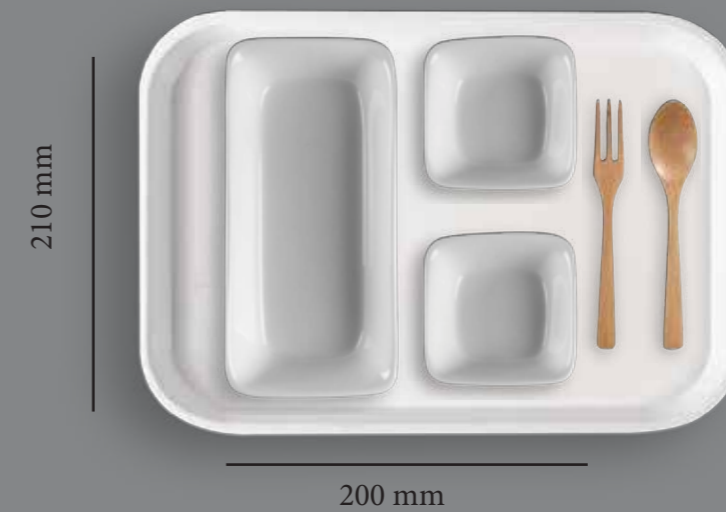

210 mm

200 mm

Bowl Rectangle with High Quality plastic lid (SAN)  
21 X 10 CM **AMKARN000022003**  
LID **LTDPLSMK21**

Bowl Rectangle with High Quality plastic lid (SAN)  
10X6.5 5X3.6 CM **AMKARN000022002**  
LID **LTDPLSMK02**

210 mm

265 mm

Bowl Rectangle with High  
Quality plastic lid (SAN)  
21 X 10 CM **AMKARN000022003**  
LID **LTDPLSMK21**

Bowl Rectangle with High  
Quality plastic lid (SAN)  
21 X 10 CM **AMKARN000022003**  
LID **LTDPLSMK21**

Bowl Square with High  
Quality plastic lid (SAN)  
10 X 10 CM **AMKARN000022001**  
LID **LTDPLSMK09**

Bowl Rectangle with High  
Quality plastic lid (SAN)  
21 X 10 CM **AMKARN000022003**  
LID **LTDPLSMK21**