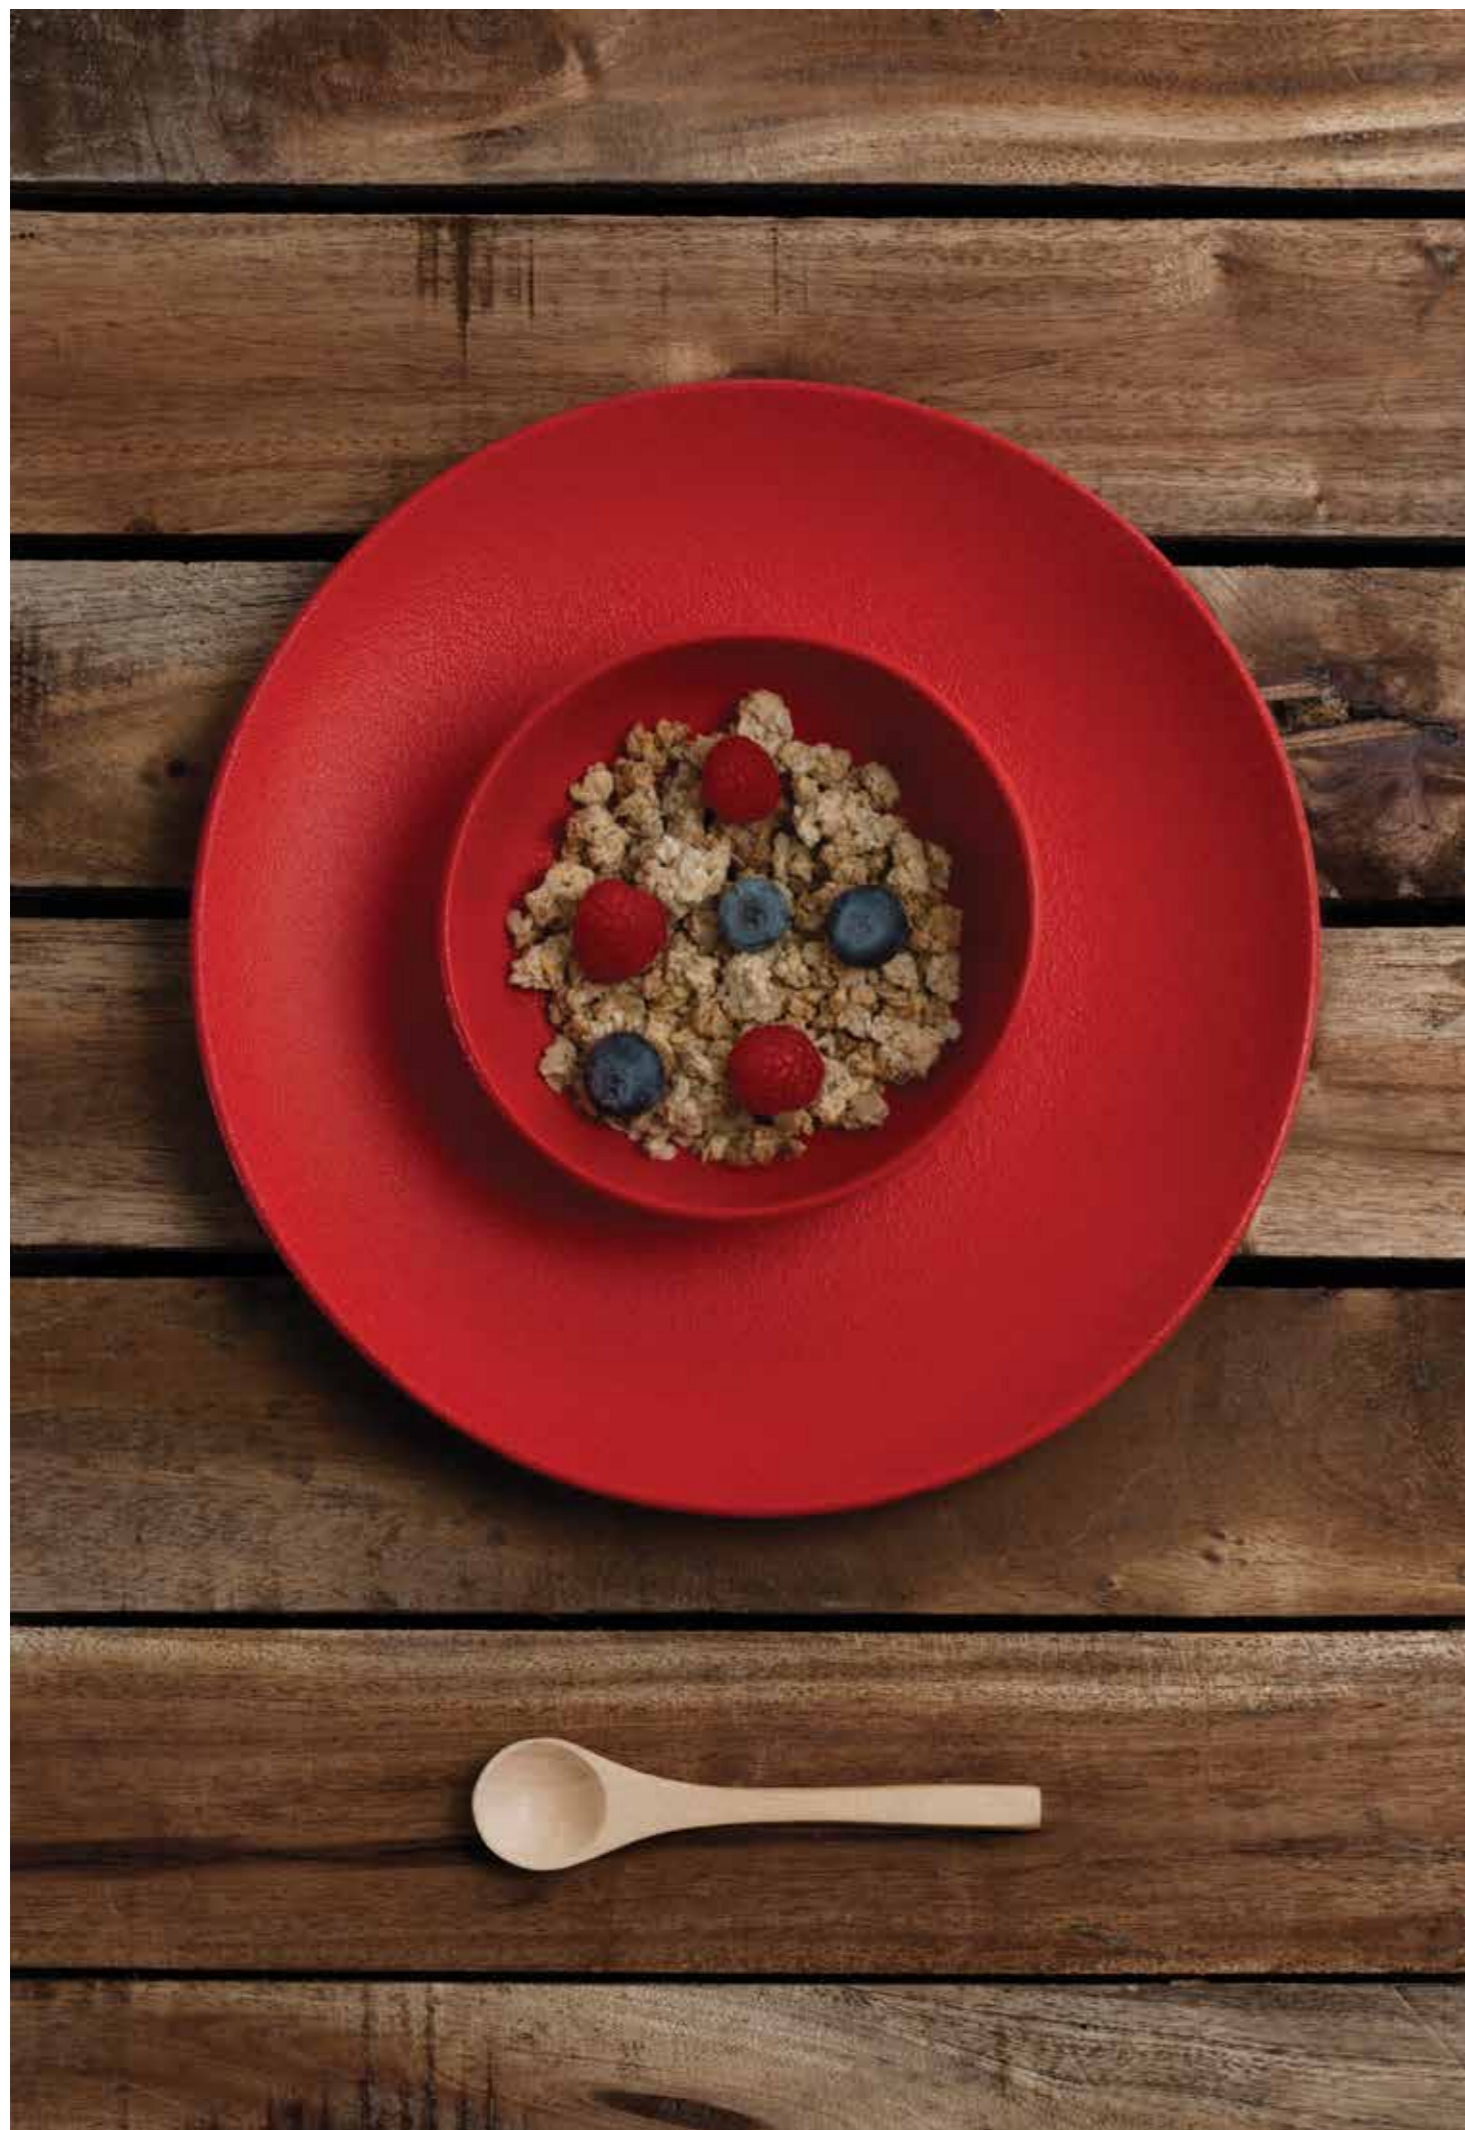

COUPE DEEP PLATE
21 cm
AVCARN408012001

VITAL COUPE ELEVATED BOWL
21 cm
AVCARN408022021

VITAL RECTANGLE ELEVATED BOWL
19.5 x 13.5 x 10.5 cm
AVRARN408022019

This collection is also available in ivory.