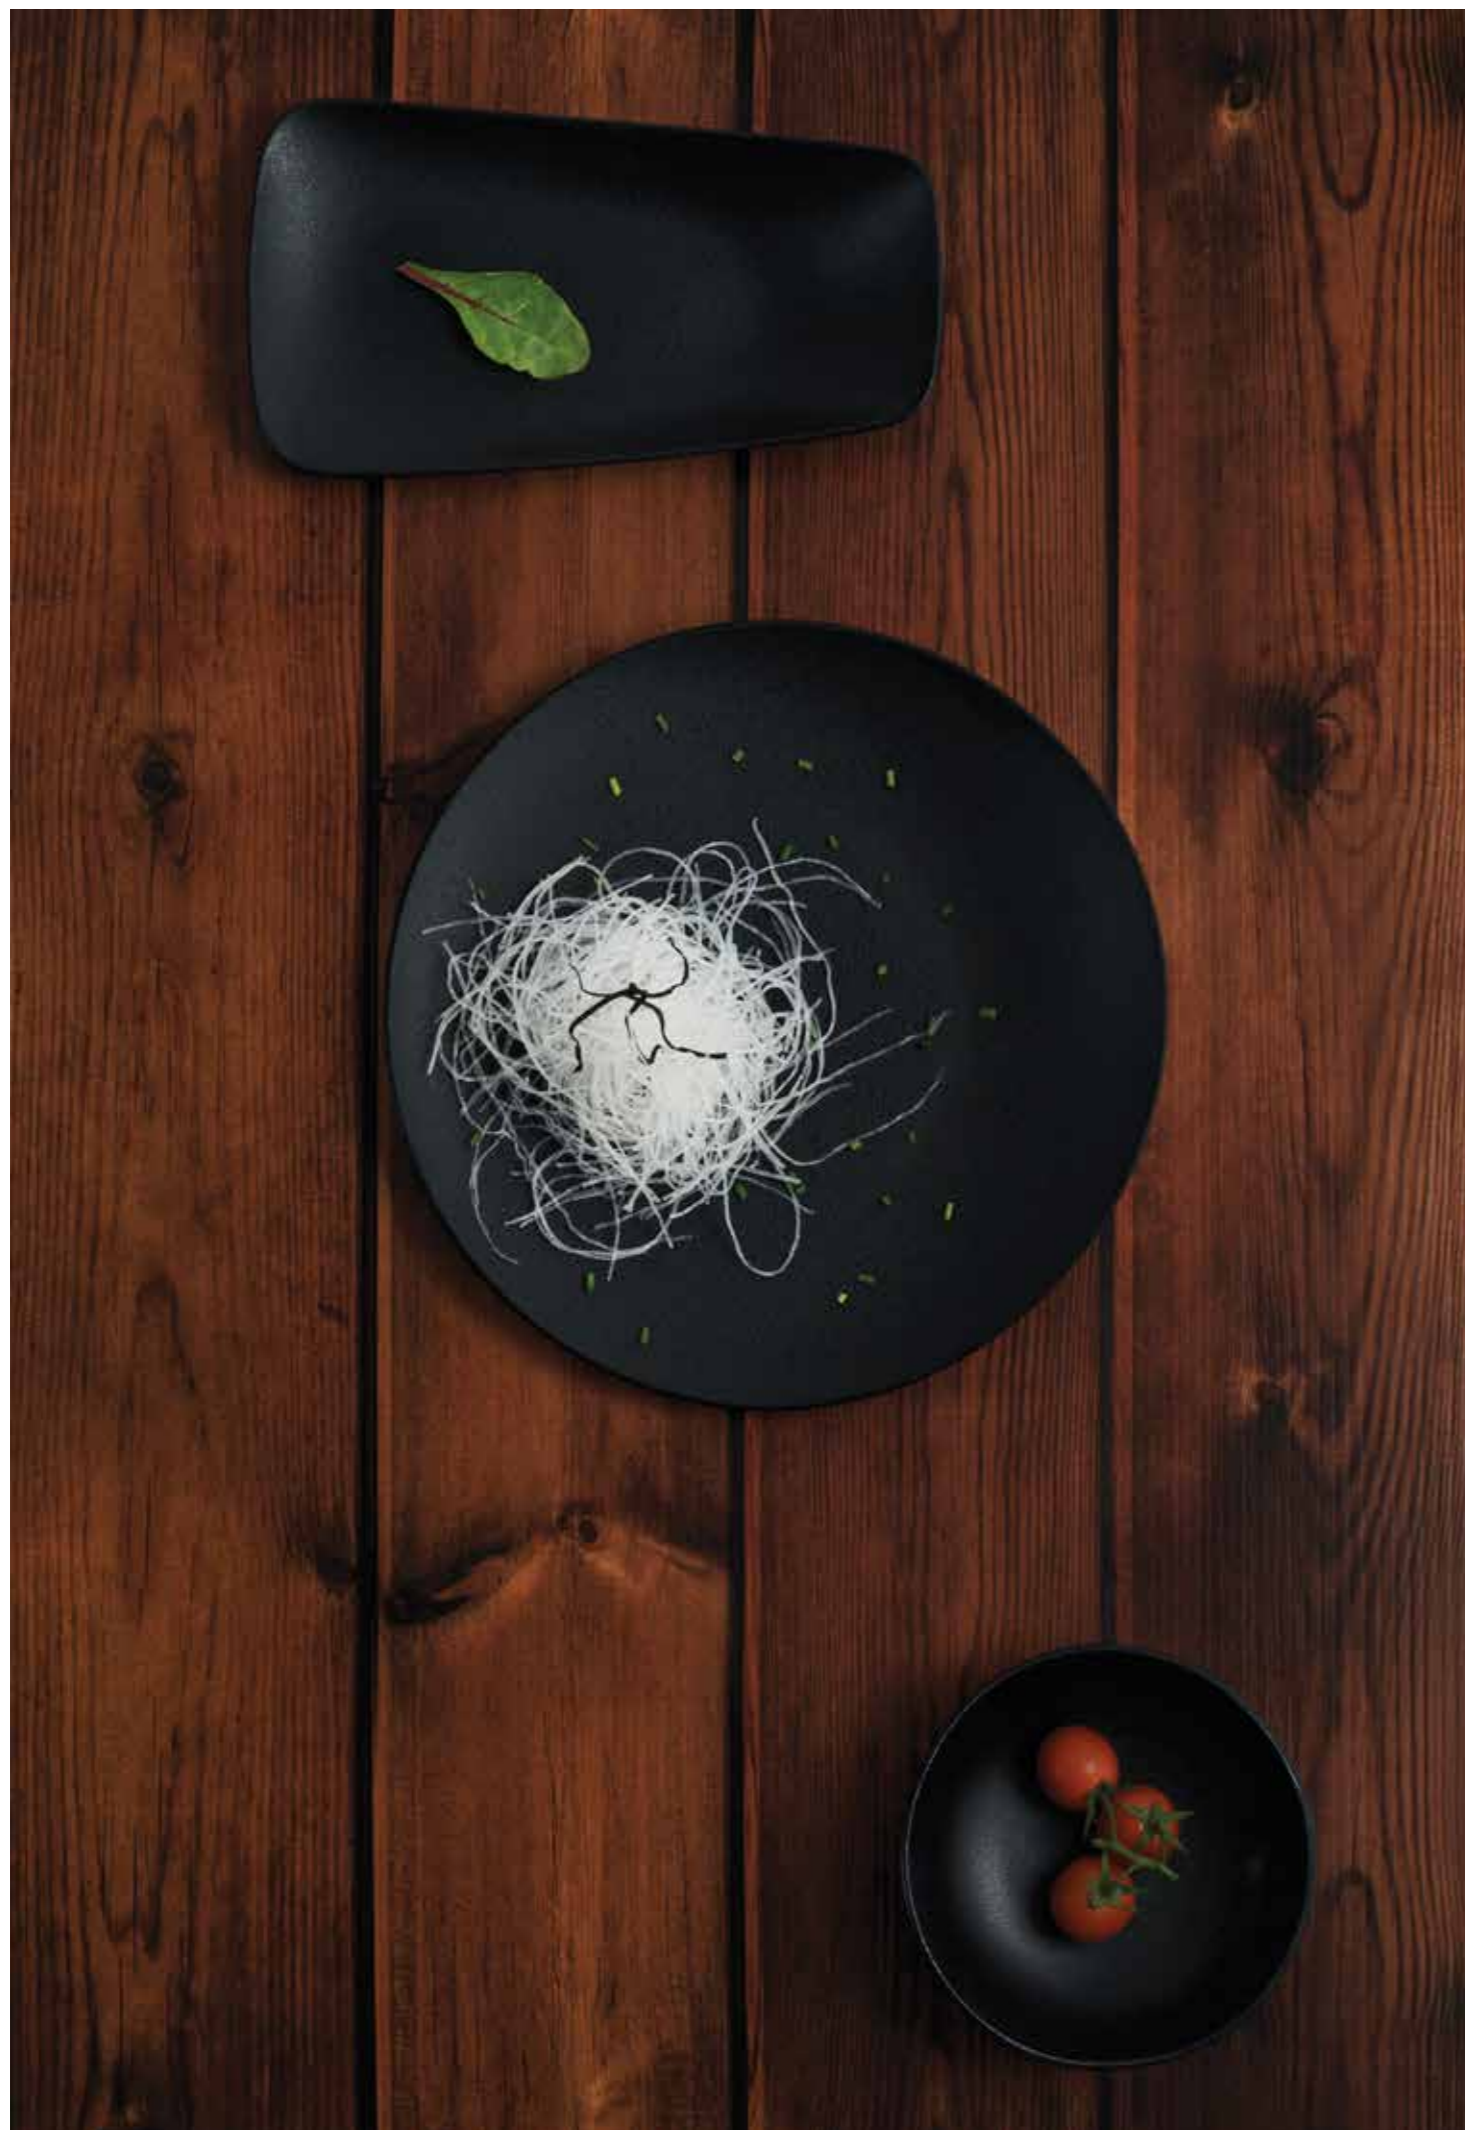

FLAT PLATE 27 cm APRARN259011027	DEEP PLATE 26 cm 34 cl APRARN259012026	GOURMET DEEP PLATE 28 cm 17.5 cl APRARN311012028	ROUND RIMLESS PLATE 27 cm AVCARN259011027	VITAL SQUARE ELEVATED PLATE 30 cm AVSARN259011030